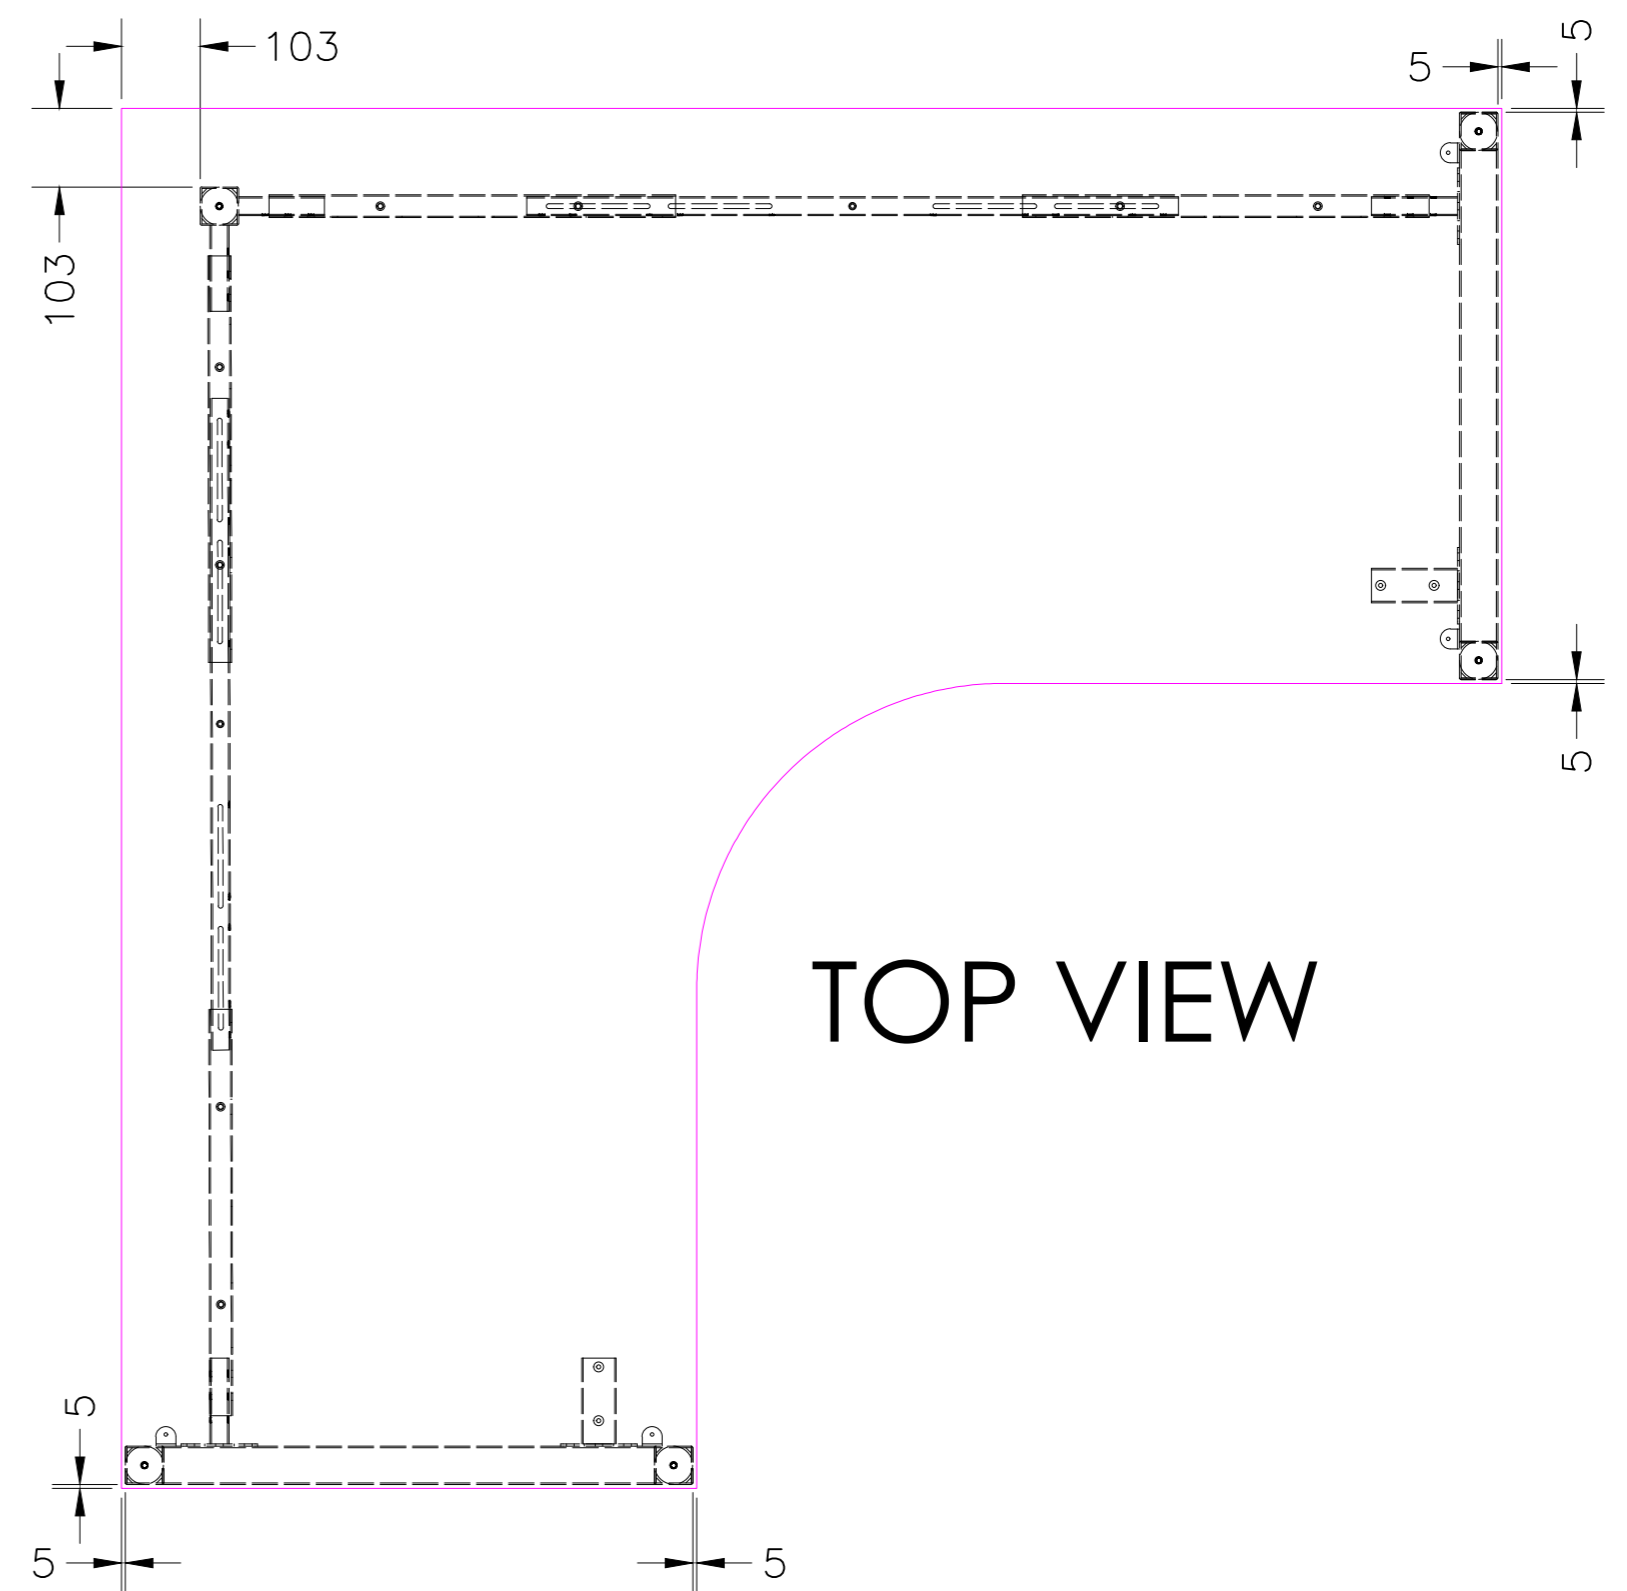

STEP 2

TOP VIEW

STEP 3