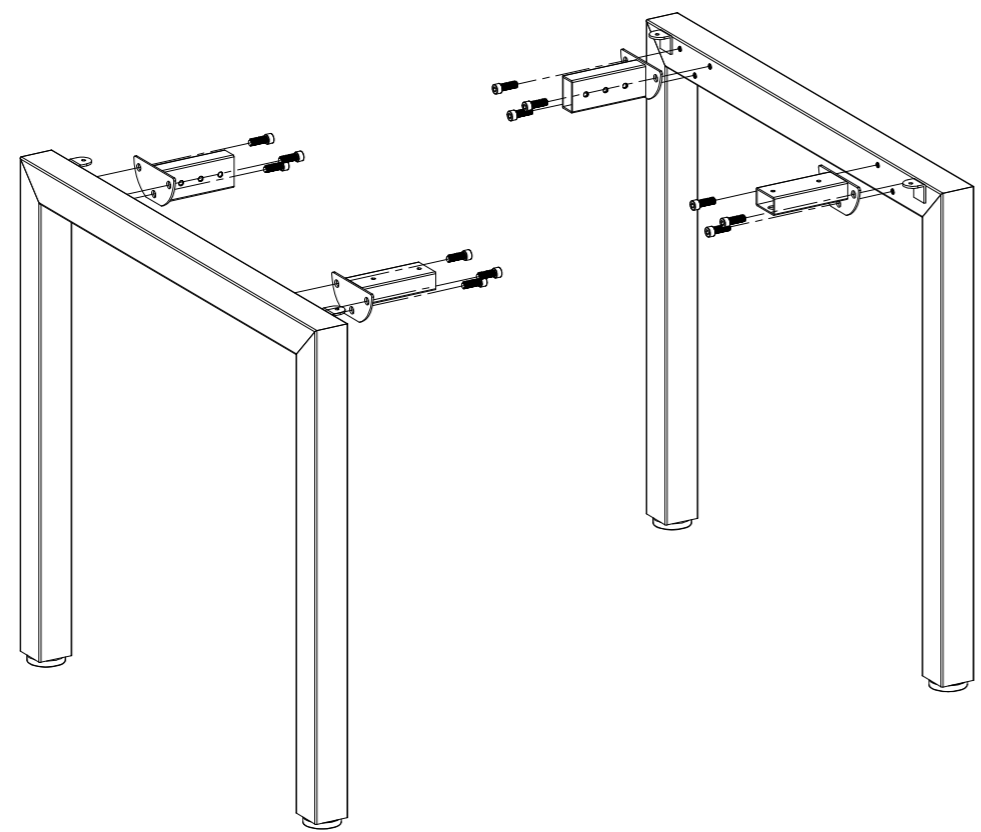

A	VARIOUS SIZES  DESKTOP	x1	C	 2x LP-LE75	x1	D	M6 x 20mm  BUTTON HEAD ALLEN BOLT	x8
B	ST-AB1218  ADJUSTABLE BEAM	x2				E	70mm  CHIPBOARD SCREW	x10
F	100mm x 50mm  BRACKET	x2	G	 3mm SPACER	x2	H	25mm  CHIPBOARD SCREW	x4
I	 ST-WSCL	x1						

STEP 1

STEP 2

STEP 4

STEP 3

FINAL

CAUTION:
HEAVY

2 PERSON HEAVY
ASSEMBLY

A		x1	B		x1	C		x2
D		x1				E		x16
F		x10	G		x4	H		x2

STEP 1

STEP 2

STEP 2

TOP VIEW

STEP 3

STEP 4

CAUTION:
HEAVY

2 PERSON HEAVY
ASSEMBLY

READY2GO FURNITURE

PRODUCT CODE: ST-WS187
ASSEMBLY INSTRUCTION

ASSEMBLED SIZE:
1800L x 1800D x 725H

REMARKS:
WST18187 + ST-LE75 + ST-AB1218

© 2018
READY TO GO FURNITURE PTY LTD