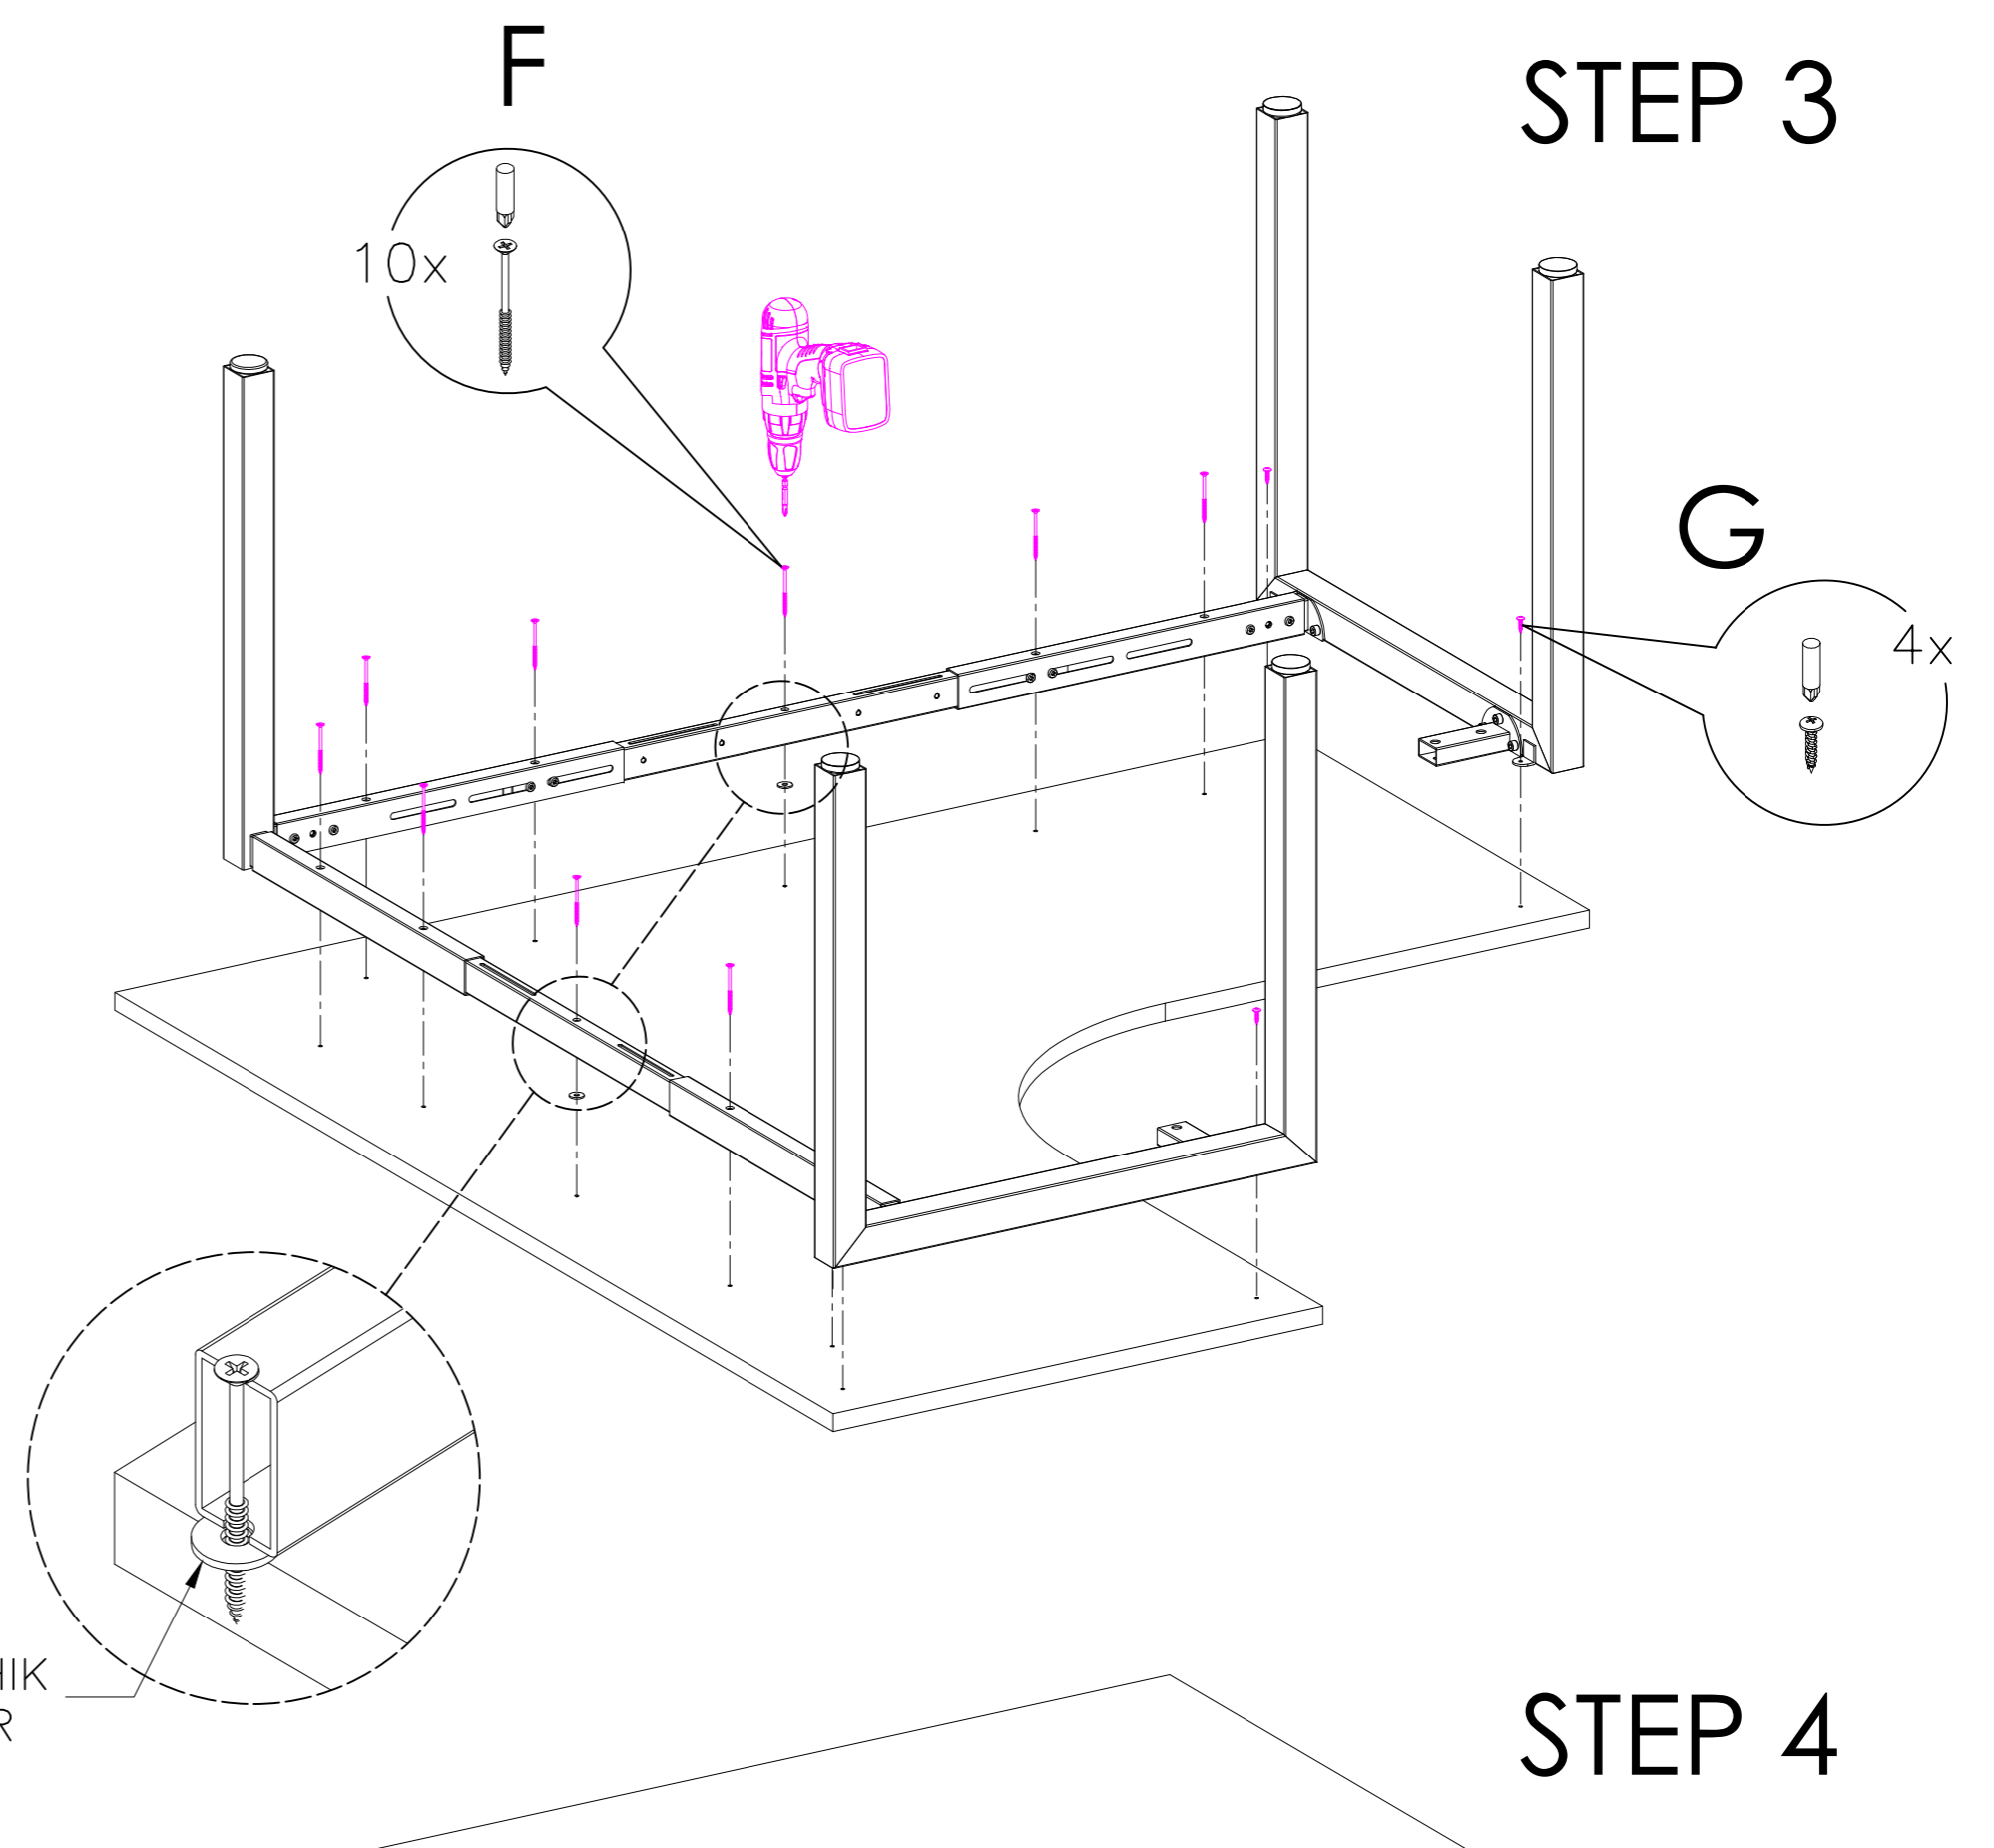

STEP 1

STEP 2

STEP 2

TOP VIEW

STEP 3

STEP 4

CAUTION:
HEAVY

2 PERSON HEAVY
ASSEMBLY

READY2GO FURNITURE

PRODUCT CODE: ST-WS187
ASSEMBLY INSTRUCTION

ASSEMBLED SIZE:
1800L x 1800D x 725H

REMARKS:
WST18187 + ST-LE75 + ST-AB1218

© 2018
READY TO GO FURNITURE PTY LTD