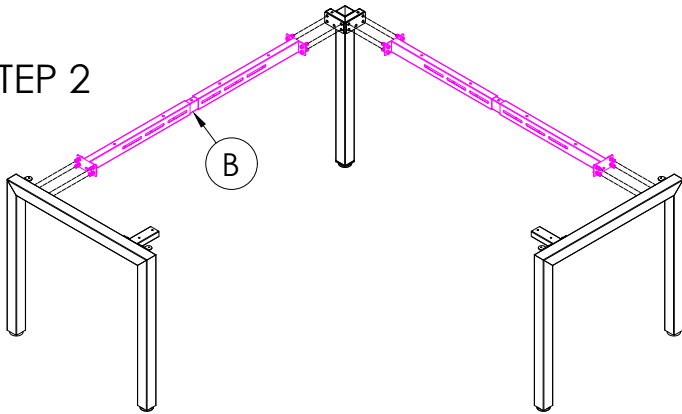

A	VARIOUS SIZES  DESKTOP	x1	C	 2x LP-LE75	x1	D	M6 x 20mm  BUTTON HEAD ALLEN BOLT	x8
B	ST-AB1218  ADJUSTABLE BEAM	x2				E	70mm  CHIPBOARD SCREW	x10
F	100mm x 50mm  BRACKET	x2	G	 3mm SPACER	x2	H	25mm  CHIPBOARD SCREW	x4
I	 ST-WSCL	x1						

STEP 1

STEP 2

STEP 4

STEP 3

FINAL

CAUTION:
HEAVY

2 PERSON HEAVY
ASSEMBLY

A		x1	B		x1	C		x2
D		x1				E		x16
F		x10	G		x4	H		x2

READY2GO FURNITURE

PRODUCT CODE: ST-WS187
ASSEMBLY INSTRUCTION

ASSEMBLED SIZE:
1800L x 1800D x 725H

REMARKS:
WST18187 + ST-LE75 + ST-AB1218

© 2018
READY TO GO FURNITURE PTY LTD