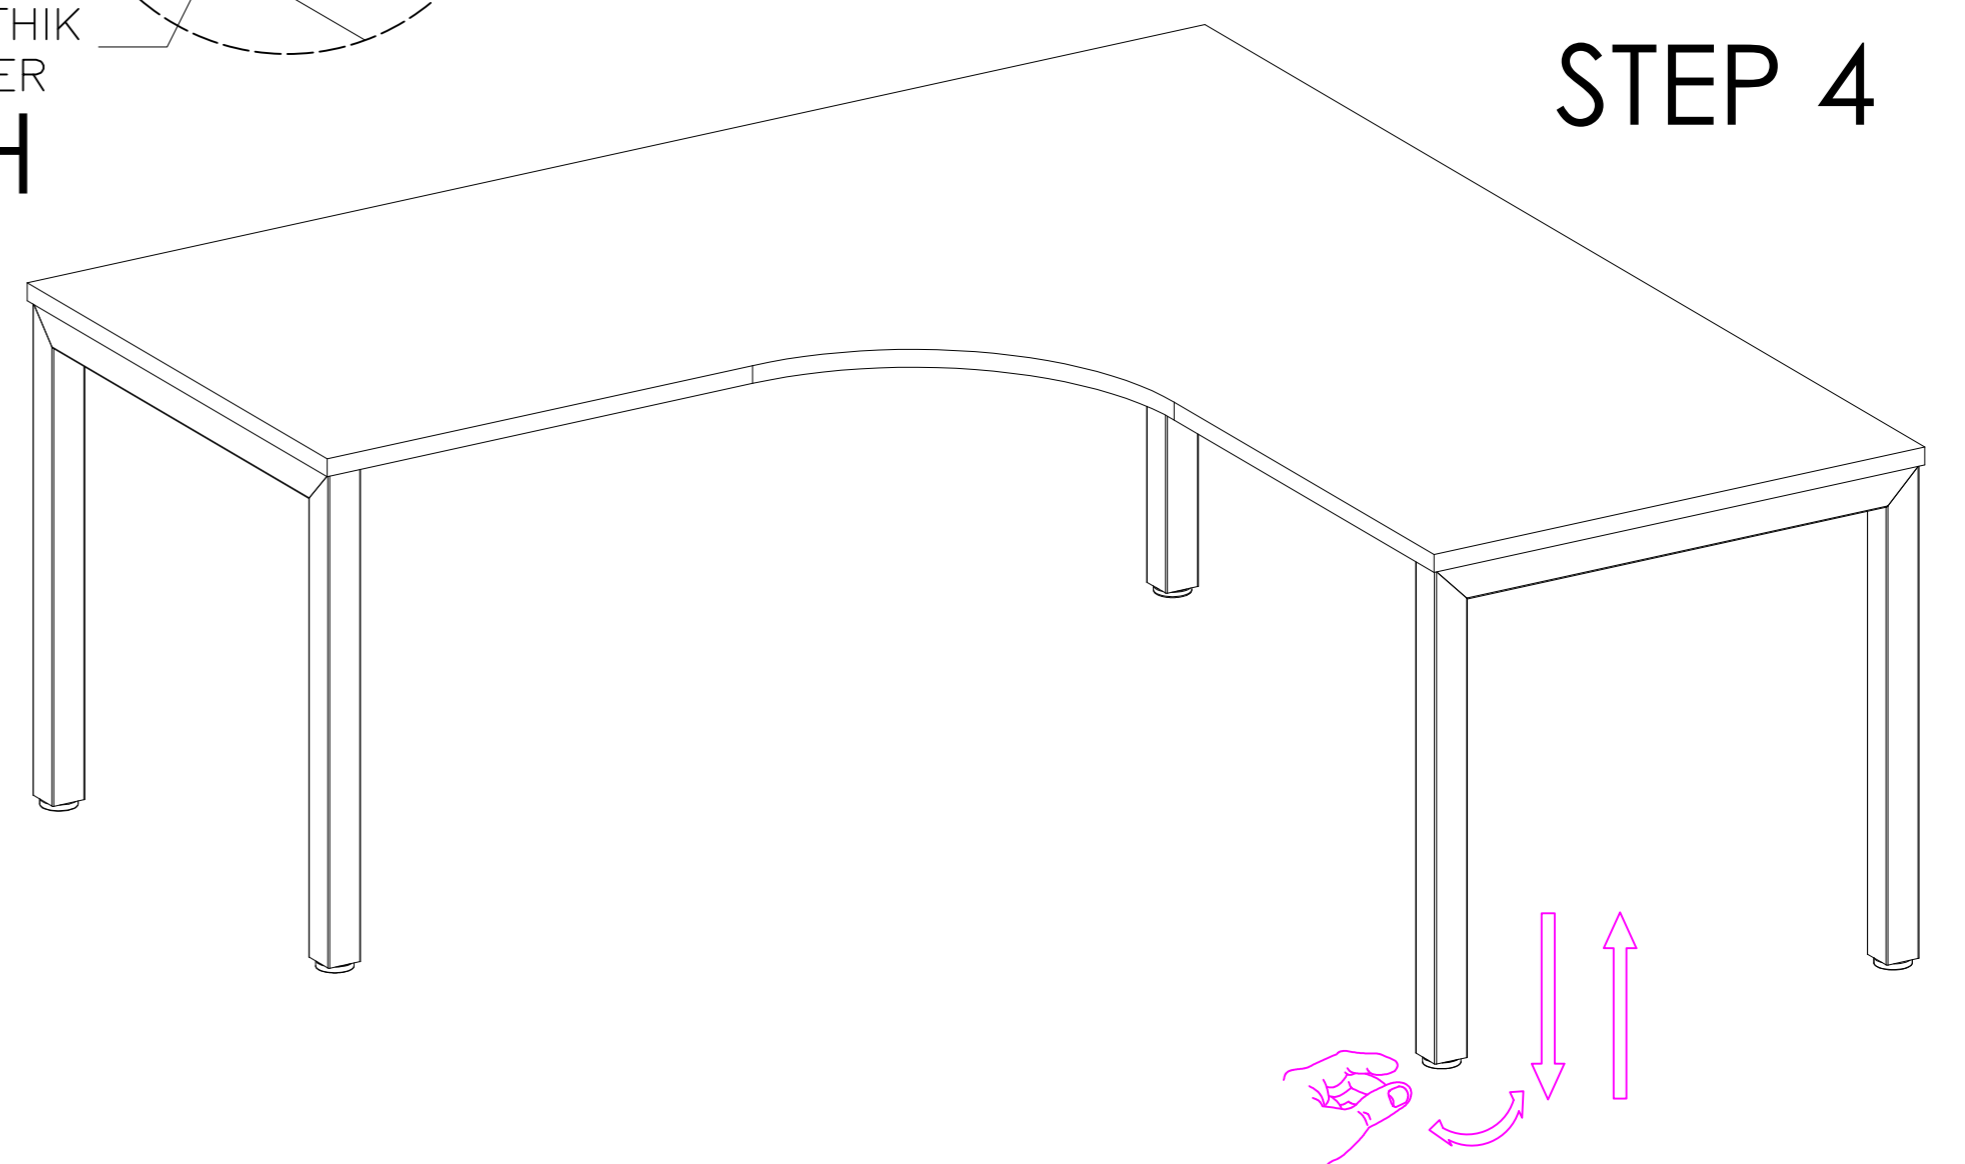

CAUTION:
HEAVY

2 PERSON HEAVY
ASSEMBLY

READY2GO FURNITURE

PRODUCT CODE: ST-WS187
ASSEMBLY INSTRUCTION

ASSEMBLED SIZE:
1800L x 1800D x 725H

REMARKS:
WST18187 + ST-LE75 + ST-AB1218

© 2018
READY TO GO FURNITURE PTY LTD