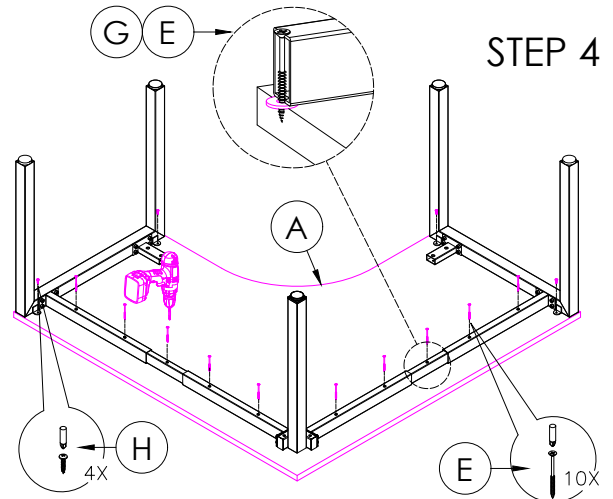

A	VARIOUS SIZES  DESKTOP	x1	C	 2x LP-LE75	x1	D	M6 x 20mm  BUTTON HEAD ALLEN BOLT	x8
B	ST-AB1218  ADJUSTABLE BEAM	x2				E	70mm  CHIPBOARD SCREW	x10
F	100mm x 50mm  BRACKET	x2	G	 3mm SPACER	x2	H	25mm  CHIPBOARD SCREW	x4
I	 ST-WSCL	x1						

STEP 1

STEP 2

STEP 4

STEP 3

FINAL

CAUTION:
HEAVY

2 PERSON HEAVY
ASSEMBLY

A		x1	B		x1	C		x2
D		x1				E		x16
F		x10	G		x4	H		x2

STEP 1

STEP 2

STEP 2

TOP VIEW

STEP 3

STEP 4

CAUTION:
HEAVY

2 PERSON HEAVY
ASSEMBLY

READY2GO FURNITURE

PRODUCT CODE: ST-WS187
ASSEMBLY INSTRUCTION

ASSEMBLED SIZE:
1800L x 1800D x 725H

REMARKS:
WST18187 + ST-LE75 + ST-AB1218

© 2018
READY TO GO FURNITURE PTY LTD