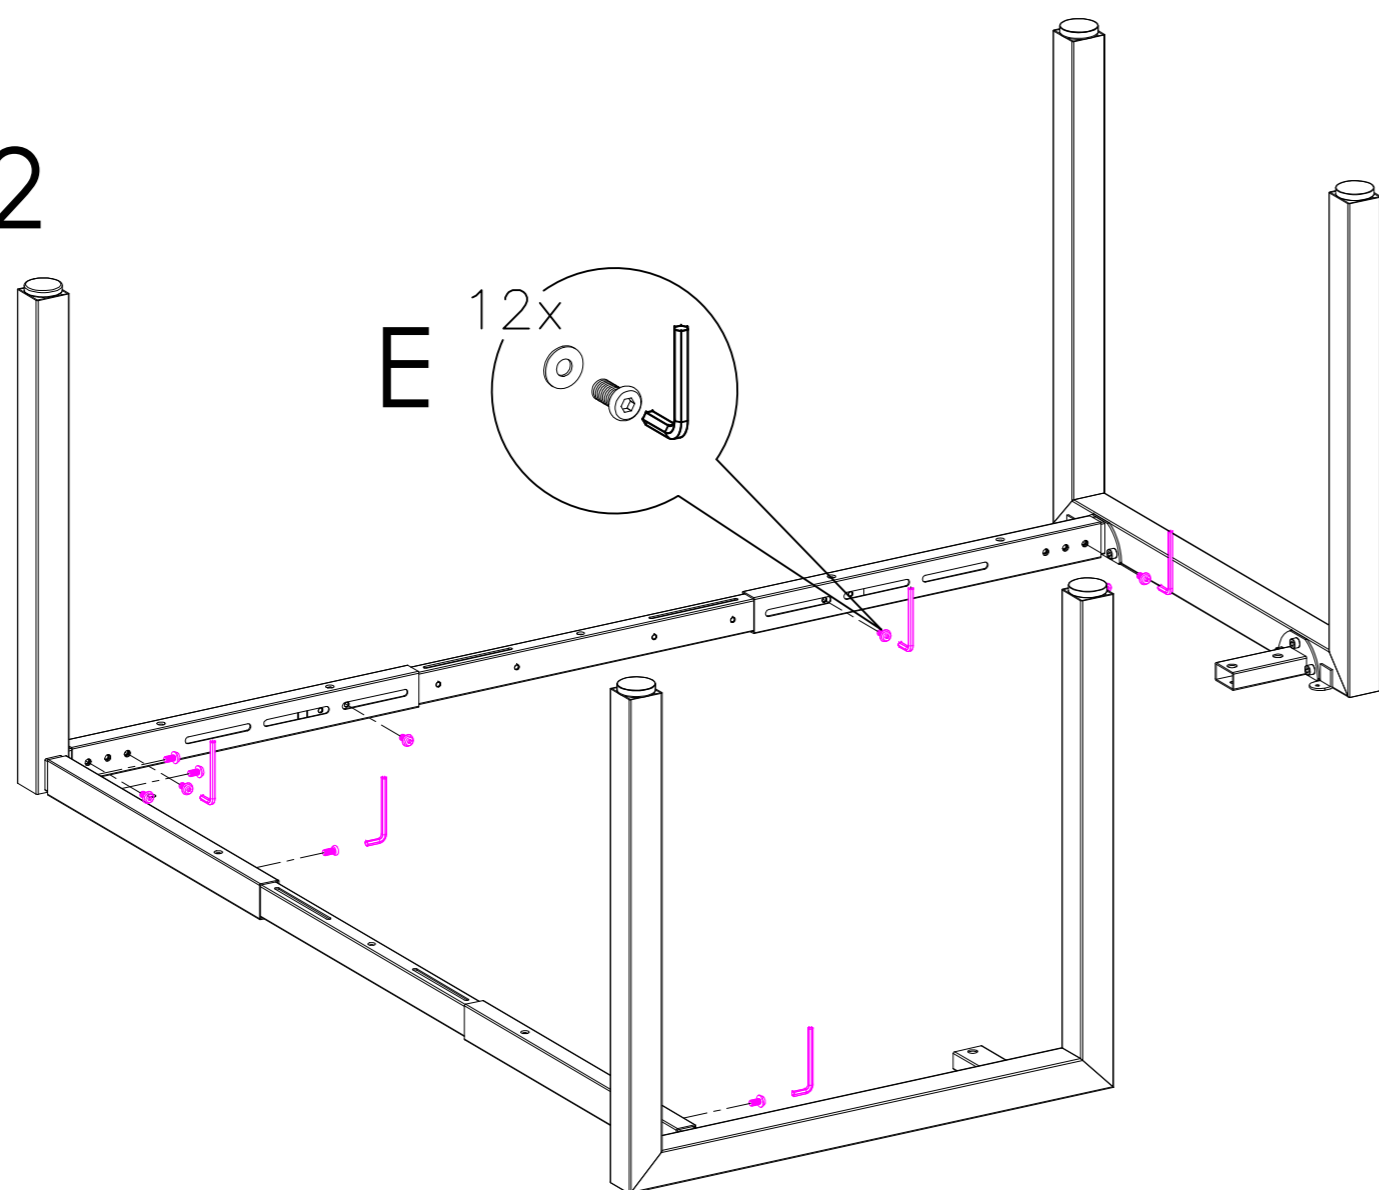

STEP 2

TOP VIEW

STEP 3