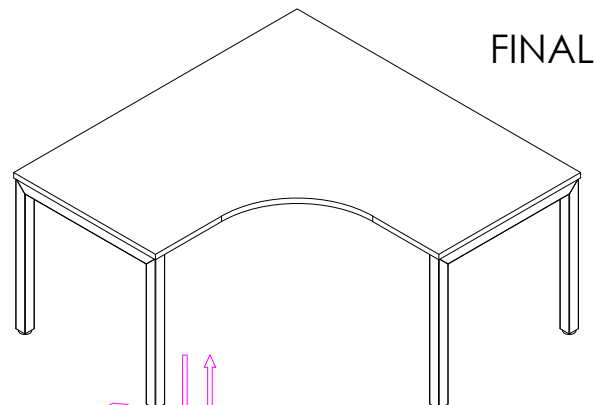

A	VARIOUS SIZES  DESKTOP	x1	C	 2x LP-LE75	x1	D	M6 x 20mm  BUTTON HEAD ALLEN BOLT	x8
B	ST-AB1218  ADJUSTABLE BEAM	x2				E	70mm  CHIPBOARD SCREW	x10
F	100mm x 50mm  BRACKET	x2	G	 3mm SPACER	x2	H	25mm  CHIPBOARD SCREW	x4
I	 ST-WSCL	x1						

STEP 1

STEP 2

STEP 4

STEP 3

FINAL

CAUTION:
HEAVY

2 PERSON HEAVY
ASSEMBLY

A		x1	B		x1	C		x2
D		x1				E		x16
F		x10	G		x4	H		x2

READY2GO FURNITURE

PRODUCT CODE: ST-WS187
ASSEMBLY INSTRUCTION

ASSEMBLED SIZE:
1800L x 1800D x 725H

REMARKS:
WST18187 + ST-LE75 + ST-AB1218

© 2018
READY TO GO FURNITURE PTY LTD