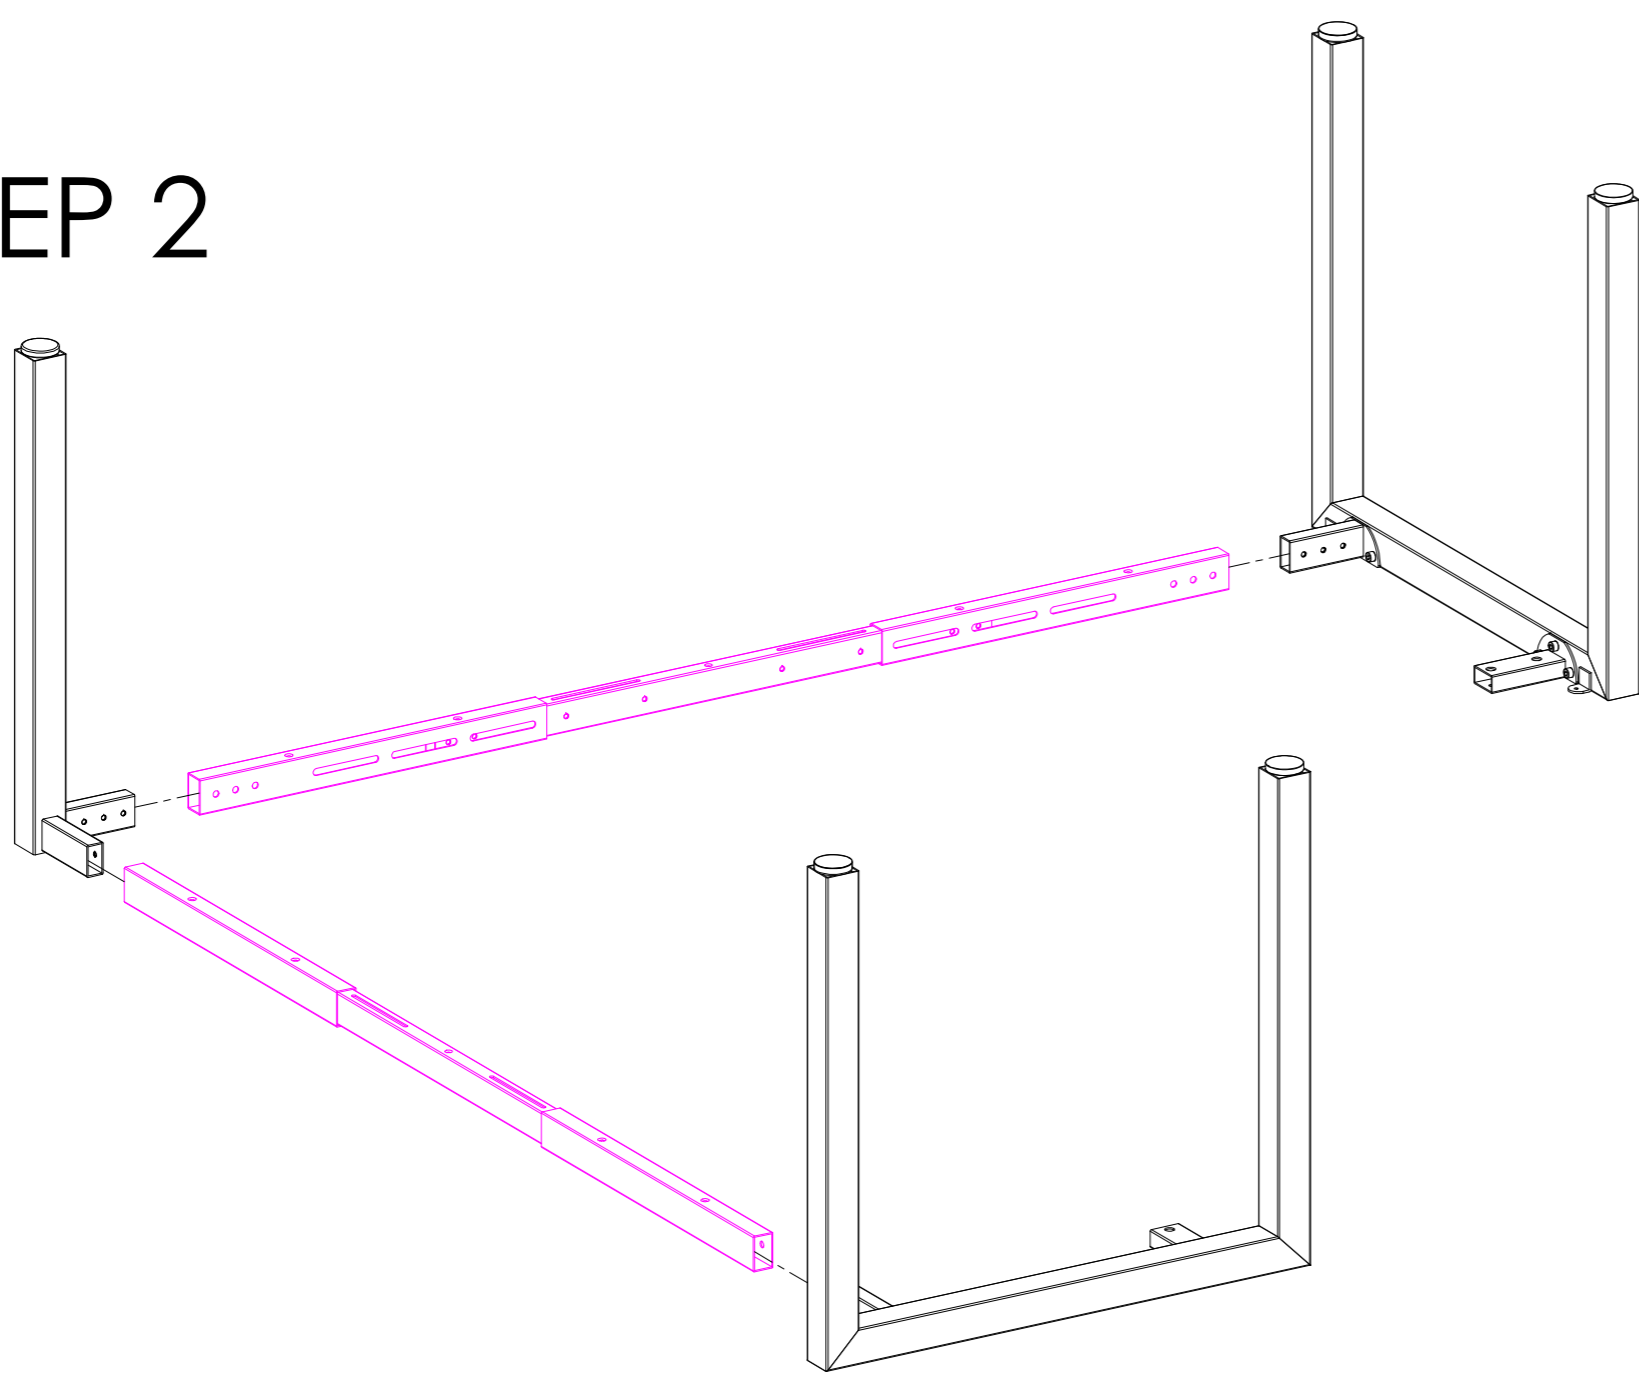

A	VARIOUS SIZES  DESKTOP	x1	C	 2x LP-LE75	x1	D	M6 x 20mm  BUTTON HEAD ALLEN BOLT	x8
B	ST-AB1218  ADJUSTABLE BEAM	x2				E	70mm  CHIPBOARD SCREW	x10
F	100mm x 50mm  BRACKET	x2	G	 3mm SPACER	x2	H	25mm  CHIPBOARD SCREW	x4
I	 ST-WSCL	x1						

STEP 1

STEP 2

STEP 4

STEP 3

FINAL

CAUTION:
HEAVY

2 PERSON HEAVY
ASSEMBLY

A		x1	B		x1	C		x2
D		x1				E		x16
F		x10	G		x4	H		x2

STEP 1

STEP 2

STEP 2

TOP VIEW

STEP 3

STEP 4

CAUTION:
HEAVY

2 PERSON HEAVY
ASSEMBLY

READY2GO FURNITURE

PRODUCT CODE: ST-WS187
ASSEMBLY INSTRUCTION

ASSEMBLED SIZE:
1800L x 1800D x 725H

REMARKS:
WST18187 + ST-LE75 + ST-AB1218

© 2018
READY TO GO FURNITURE PTY LTD