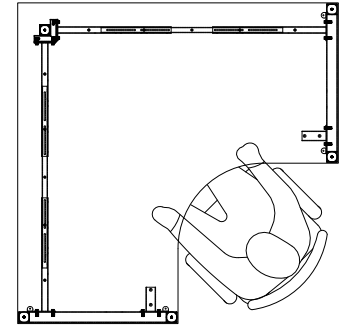

A	VARIOUS SIZES  DESKTOP	x1	C	 2x LP-LE75	x1	D	M6 x 20mm  BUTTON HEAD ALLEN BOLT	x8
B	ST-AB1218  ADJUSTABLE BEAM	x2				E	70mm  CHIPBOARD SCREW	x10
F	100mm x 50mm  BRACKET	x2	G	 3mm SPACER	x2	H	25mm  CHIPBOARD SCREW	x4
I	 ST-WSCL	x1						

STEP 1

STEP 2

STEP 4

STEP 3

FINAL

CAUTION:
HEAVY

2 PERSON HEAVY
ASSEMBLY

A		x1	B		x1	C		x2
D		x1				E		x16
F		x10	G		x4	H		x2

READY2GO FURNITURE

PRODUCT CODE: ST-WS187
ASSEMBLY INSTRUCTION

ASSEMBLED SIZE:
1800L x 1800D x 725H

REMARKS:
WST18187 + ST-LE75 + ST-AB1218

© 2018
READY TO GO FURNITURE PTY LTD