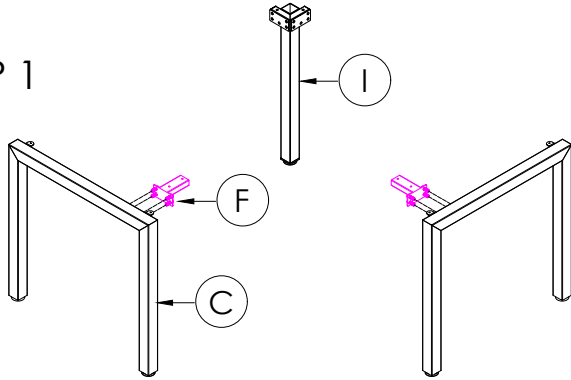

A	VARIOUS SIZES  DESKTOP	x1	C	 2x LP-LE75	x1	D	M6 x 20mm  BUTTON HEAD ALLEN BOLT	x8
B	ST-AB1218  ADJUSTABLE BEAM	x2				E	70mm  CHIPBOARD SCREW	x10
F	100mm x 50mm  BRACKET	x2	G	 3mm SPACER	x2	H	25mm  CHIPBOARD SCREW	x4
I	 ST-WSCL	x1						

STEP 1

STEP 2

STEP 4

STEP 3

FINAL

CAUTION:
HEAVY

2 PERSON HEAVY
ASSEMBLY

A		x1	B		x1	C		x2
D		x1				E		x16
F		x10	G		x4	H		x2

STEP 1

STEP 2

STEP 2

TOP VIEW

STEP 3

STEP 4

CAUTION:
HEAVY

2 PERSON HEAVY
ASSEMBLY

READY2GO FURNITURE

PRODUCT CODE: ST-WS187
ASSEMBLY INSTRUCTION

ASSEMBLED SIZE:
1800L x 1800D x 725H

REMARKS:
WST18187 + ST-LE75 + ST-AB1218

© 2018
READY TO GO FURNITURE PTY LTD