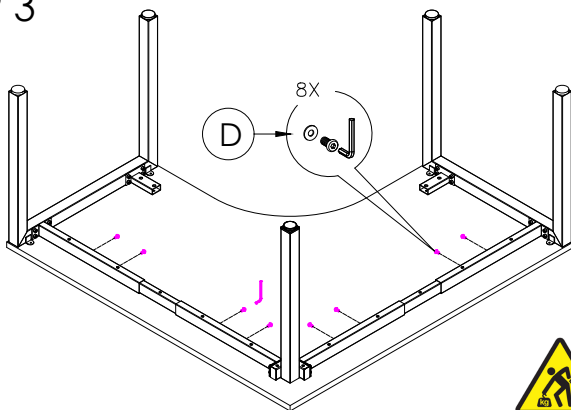

A	VARIOUS SIZES  DESKTOP	x1	C	 2x LP-LE75	x1	D	M6 x 20mm  BUTTON HEAD ALLEN BOLT	x8
B	ST-AB1218  ADJUSTABLE BEAM	x2				E	70mm  CHIPBOARD SCREW	x10
F	100mm x 50mm  BRACKET	x2	G	 3mm SPACER	x2	H	25mm  CHIPBOARD SCREW	x4
I	 ST-WSCL	x1						

STEP 1

STEP 2

STEP 4

STEP 3

FINAL

CAUTION:
HEAVY

2 PERSON HEAVY
ASSEMBLY

A		x1	B		x1	C		x2
D		x1				E		x16
F		x10	G		x4	H		x2

STEP 1

STEP 2

STEP 2

TOP VIEW

STEP 3

STEP 4

CAUTION:
HEAVY

2 PERSON HEAVY
ASSEMBLY

READY2GO FURNITURE

PRODUCT CODE: ST-WS187
ASSEMBLY INSTRUCTION

ASSEMBLED SIZE:
1800L x 1800D x 725H

REMARKS:
WST18187 + ST-LE75 + ST-AB1218

© 2018
READY TO GO FURNITURE PTY LTD