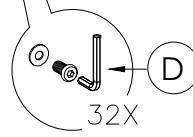

A	VARIOUS SIZES  DESKTOP	x4	C	 ST-LP-LE15	x4	D	M6 x 20mm  BUTTON HEAD ALLEN BOLT	x32
B	ST-AB1218  ADJUSTABLE BEAM	x8	E			E	70mm  CHIPBOARD SCREW	x40
F	100mm x 50mm  BRACKET	x8	G	 3mm SPACER	x8	H	25mm  CHIPBOARD SCREW	x24
I	 ST-WSCL	x4						

STEP 1

STEP 2

CAUTION:
HEAVY

2 PERSON HEAVY
ASSEMBLY

STEP 3

G E

STEP 4

A

D

32X

16X

H

40X

E

FINAL

CAUTION:
HEAVY