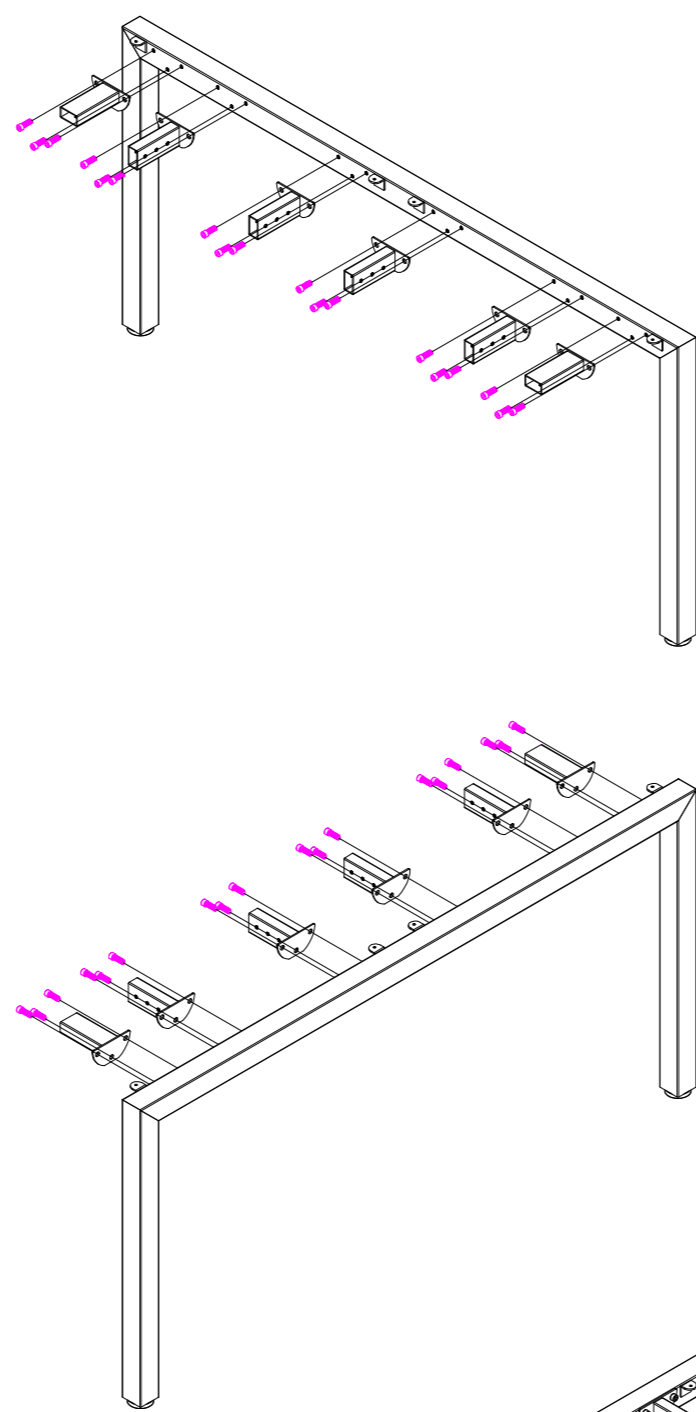

2 PERSON HEAVY
ASSEMBLY

READY2GO FURNITURE

PRODUCT CODE:
ST-WSX157-4
ASSEMBLY INSTRUCTION-PART 2

ASSEMBLED SIZE:
1500L x 1500D x 730H

REMARKS:
WST15157 +
ST-LE15 + ST-AB1218 + ST-WSCL

2021
READY TO GO FURNITURE PTY LTD

A		x4	B		x2	C		x8
D		x4				E		x64
F		x8	G		x12			

TOP VIEW

STEP 1

E

64x

STEP 2

CAUTION:
HEAVY

2 PERSON HEAVY
ASSEMBLY