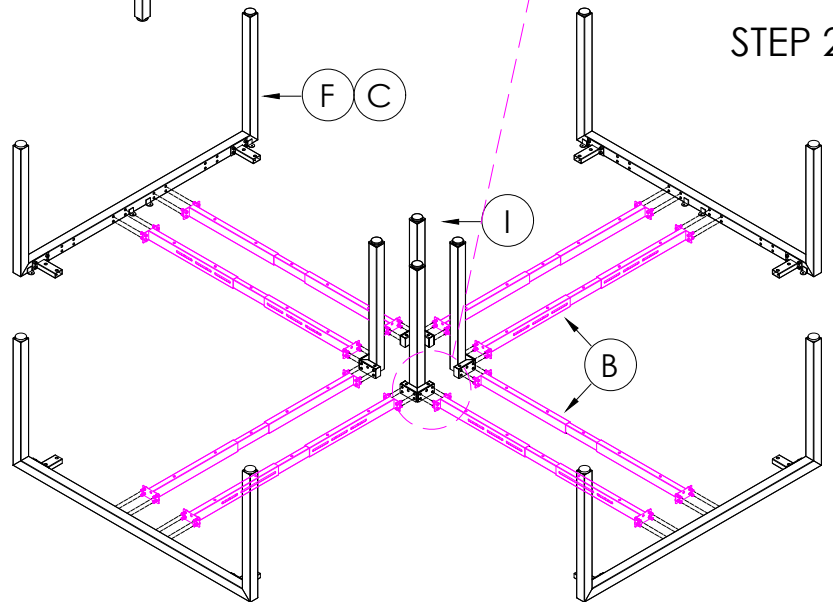

A	VARIOUS SIZES  DESKTOP	x4	C	 ST-LP-LE15	x4	D	M6 x 20mm  BUTTON HEAD ALLEN BOLT	x32
B	ST-AB1218  ADJUSTABLE BEAM	x8	E			E	70mm  CHIPBOARD SCREW	x40
F	100mm x 50mm  BRACKET	x8	G	 3mm SPACER	x8	H	25mm  CHIPBOARD SCREW	x24
I	 ST-WSCL	x4						

STEP 1

STEP 2

CAUTION:
HEAVY

2 PERSON HEAVY
ASSEMBLY

STEP 3

G E

STEP 4

A

D

32X

16X

H

40X

E

FINAL

CAUTION:
HEAVY

2 PERSON HEAVY
ASSEMBLY

READY2GO FURNITURE

PRODUCT CODE:
ST-WSX157-4
ASSEMBLY INSTRUCTION-PART 2

ASSEMBLED SIZE:
1500L x 1500D x 730H

REMARKS:
WST15157 +
ST-LE15 + ST-AB1218 + ST-WSCL

2021
READY TO GO FURNITURE PTY LTD