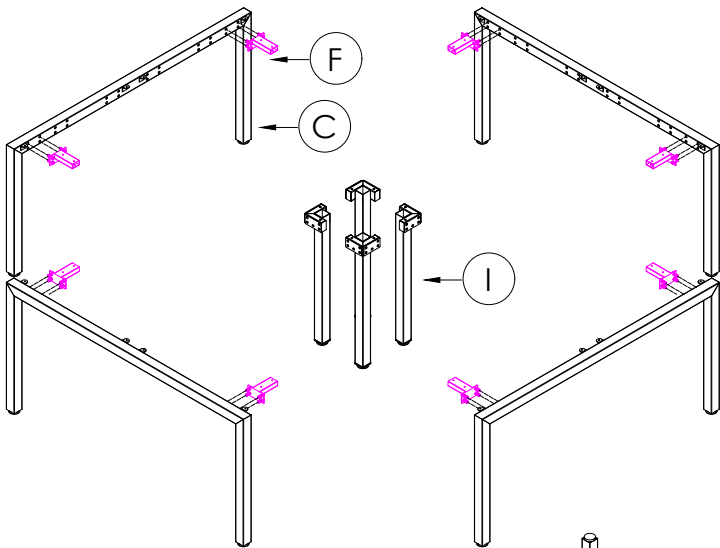

A	VARIOUS SIZES  DESKTOP	x4	C	 ST-LP-LE15	x4	D	M6 x 20mm  BUTTON HEAD ALLEN BOLT	x32
B	ST-AB1218  ADJUSTABLE BEAM	x8	E			E	70mm  CHIPBOARD SCREW	x40
F	100mm x 50mm  BRACKET	x8	G	 3mm SPACER	x8	H	25mm  CHIPBOARD SCREW	x24
I	 ST-WSCL	x4						

STEP 1

STEP 2

CAUTION:
HEAVY

2 PERSON HEAVY
ASSEMBLY

STEP 3

G E

STEP 4

A

D

32X

16X

H

40X

E

FINAL

CAUTION:
HEAVY

2 PERSON HEAVY
ASSEMBLY

READY2GO FURNITURE

PRODUCT CODE:
ST-WSX157-4
ASSEMBLY INSTRUCTION-PART 2

ASSEMBLED SIZE:
1500L x 1500D x 730H

REMARKS:
WST15157 +
ST-LE15 + ST-AB1218 + ST-WSCL

2021
READY TO GO FURNITURE PTY LTD