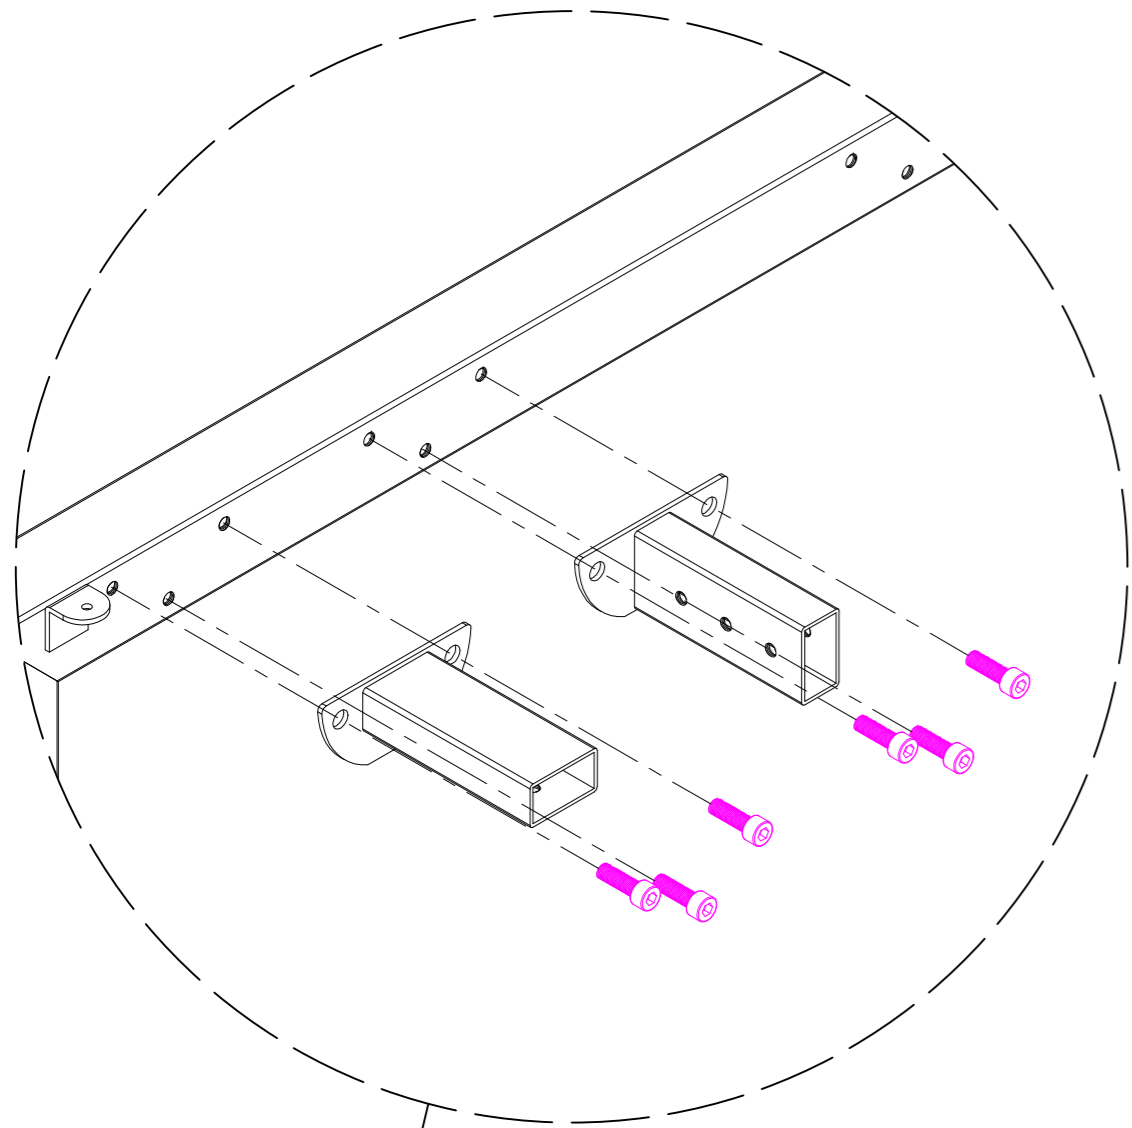

2 PERSON HEAVY
ASSEMBLY

READY2GO FURNITURE

PRODUCT CODE:
ST-WSX157-4
ASSEMBLY INSTRUCTION-PART 2

ASSEMBLED SIZE:
1500L x 1500D x 730H

REMARKS:
WST15157 +
ST-LE15 + ST-AB1218 + ST-WSCL

2021
READY TO GO FURNITURE PTY LTD

A		x4	B		x2	C		x8
D		x4				E		x64
F		x8	G		x12			

TOP VIEW

STEP 1

E

64x

STEP 2

CAUTION:
HEAVY

2 PERSON HEAVY
ASSEMBLY