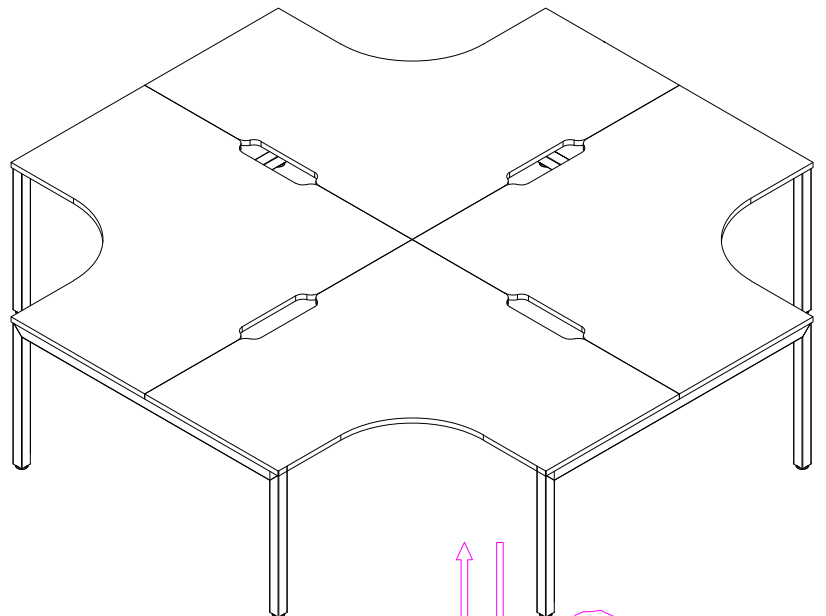

D

32X

16X

H

40X

E

FINAL

CAUTION:
HEAVY

2 PERSON HEAVY
ASSEMBLY

READY2GO FURNITURE

PRODUCT CODE:
ST-WSX157-4
ASSEMBLY INSTRUCTION-PART 2

ASSEMBLED SIZE:
1500L x 1500D x 730H

REMARKS:
WST15157 +
ST-LE15 + ST-AB1218 + ST-WSCL

2021
READY TO GO FURNITURE PTY LTD