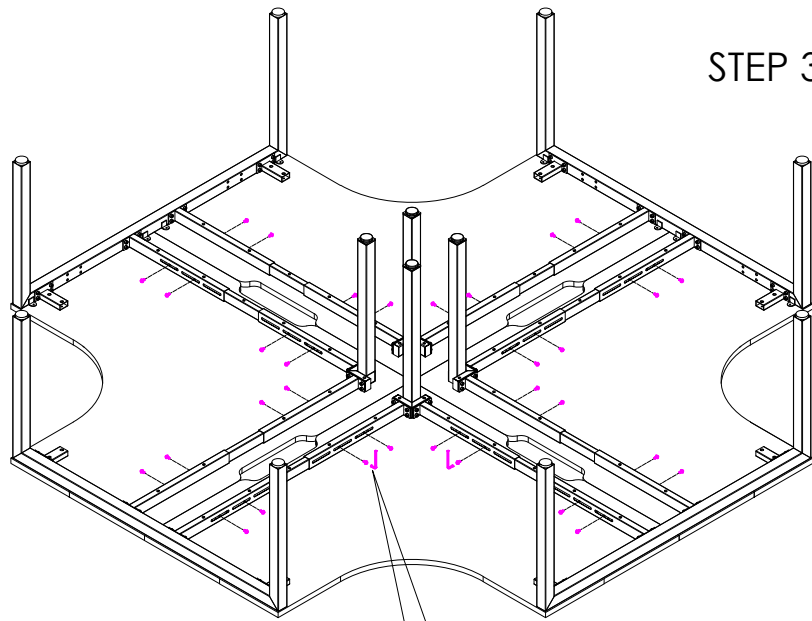

A	VARIOUS SIZES  DESKTOP	x4	C	 ST-LP-LE15	x4	D	M6 x 20mm  BUTTON HEAD ALLEN BOLT	x32
B	ST-AB1218  ADJUSTABLE BEAM	x8	E			E	70mm  CHIPBOARD SCREW	x40
F	100mm x 50mm  BRACKET	x8	G	 3mm SPACER	x8	H	25mm  CHIPBOARD SCREW	x24
I	 ST-WSCL	x4						

STEP 1

STEP 2

CAUTION:
HEAVY

2 PERSON HEAVY
ASSEMBLY

STEP 3

G E

STEP 4

A