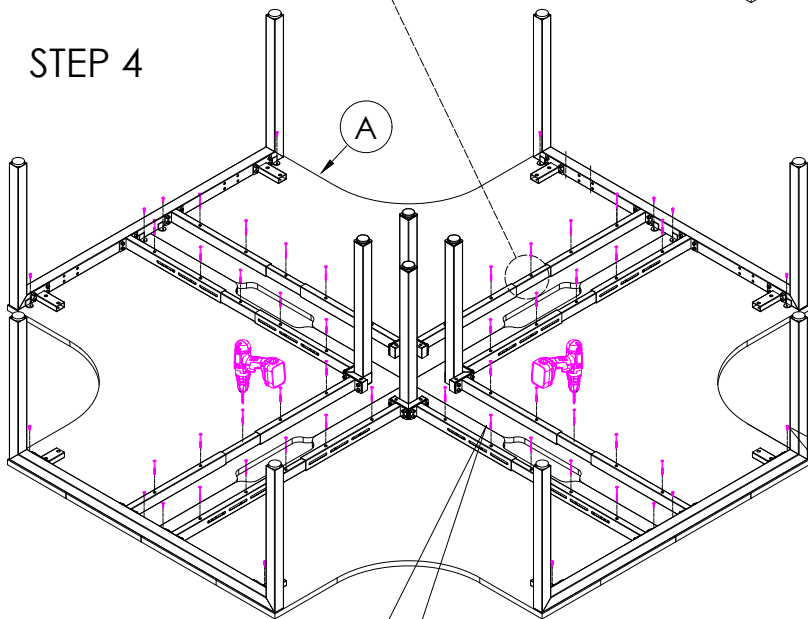

A	VARIOUS SIZES  DESKTOP	x4	C	 ST-LP-LE15	x4	D	M6 x 20mm  BUTTON HEAD ALLEN BOLT	x32
B	ST-AB1218  ADJUSTABLE BEAM	x8	E			E	70mm  CHIPBOARD SCREW	x40
F	100mm x 50mm  BRACKET	x8	G	 3mm SPACER	x8	H	25mm  CHIPBOARD SCREW	x24
I	 ST-WSCL	x4						

STEP 1

STEP 2

CAUTION:
HEAVY

2 PERSON HEAVY
ASSEMBLY

STEP 3

G E

STEP 4

A

D

32X

16X

H

40X

E

FINAL

CAUTION:
HEAVY

2 PERSON HEAVY
ASSEMBLY

READY2GO FURNITURE

PRODUCT CODE:
ST-WSX157-4
ASSEMBLY INSTRUCTION-PART 2

ASSEMBLED SIZE:
1500L x 1500D x 730H

REMARKS:
WST15157 +
ST-LE15 + ST-AB1218 + ST-WSCL

2021
READY TO GO FURNITURE PTY LTD