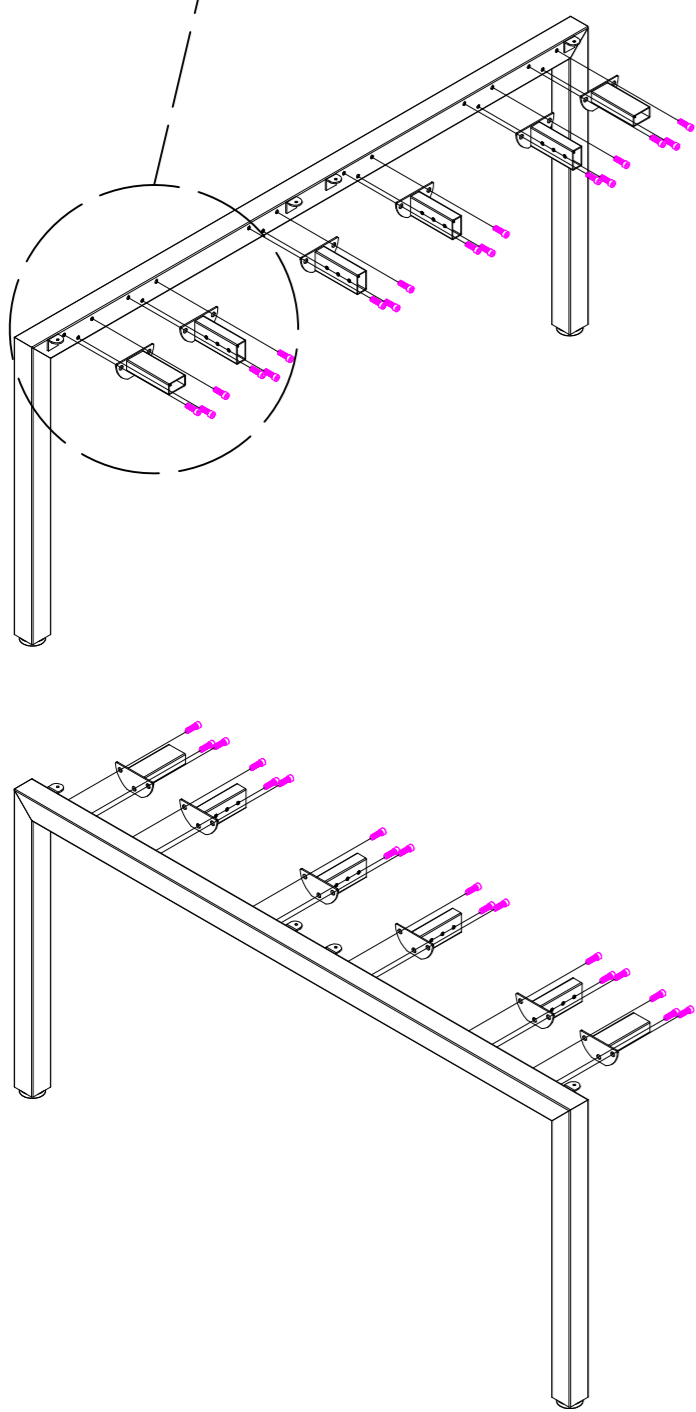

A	VARIOUS SIZES  DESKTOP	x4	C	 ST-LP-LE15	x4	D	M6 x 20mm  BUTTON HEAD ALLEN BOLT	x32
B	ST-AB1218  ADJUSTABLE BEAM	x8	E			E	70mm  CHIPBOARD SCREW	x40
F	100mm x 50mm  BRACKET	x8	G	 3mm SPACER	x8	H	25mm  CHIPBOARD SCREW	x24
I	 ST-WSCL	x4						

2 PERSON HEAVY
ASSEMBLY

READY2GO FURNITURE

PRODUCT CODE:
ST-WSX157-4
ASSEMBLY INSTRUCTION-PART 2

ASSEMBLED SIZE:
1500L x 1500D x 730H

REMARKS:
WST15157 +
ST-LE15 + ST-AB1218 + ST-WSCL

2021
READY TO GO FURNITURE PTY LTD

A		x4	B		x2	C		x8
D		x4				E		x64
F		x8	G		x12			

TOP VIEW

STEP 1

E

64x

STEP 2

CAUTION:
HEAVY

2 PERSON HEAVY
ASSEMBLY