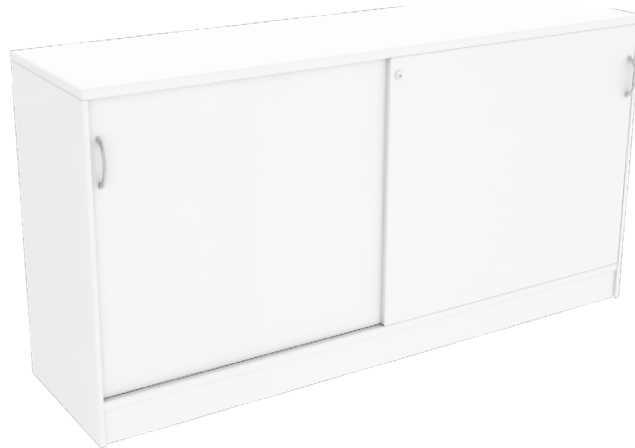

# Sliding Door Credenza

R2O-CR12 / R2O-CR15 / R2O-CR18

## FEATURES

- 2 Sliding Doors
- Locking
- 25mm Top
- 1x Adjustable Level
- Doors in Top Colour

## COLOUR

-  White/White
-  White/Ironstone
-  Beech/White
-  Beech/White
-  Wild Oak/White
-  Wild Oak/Black